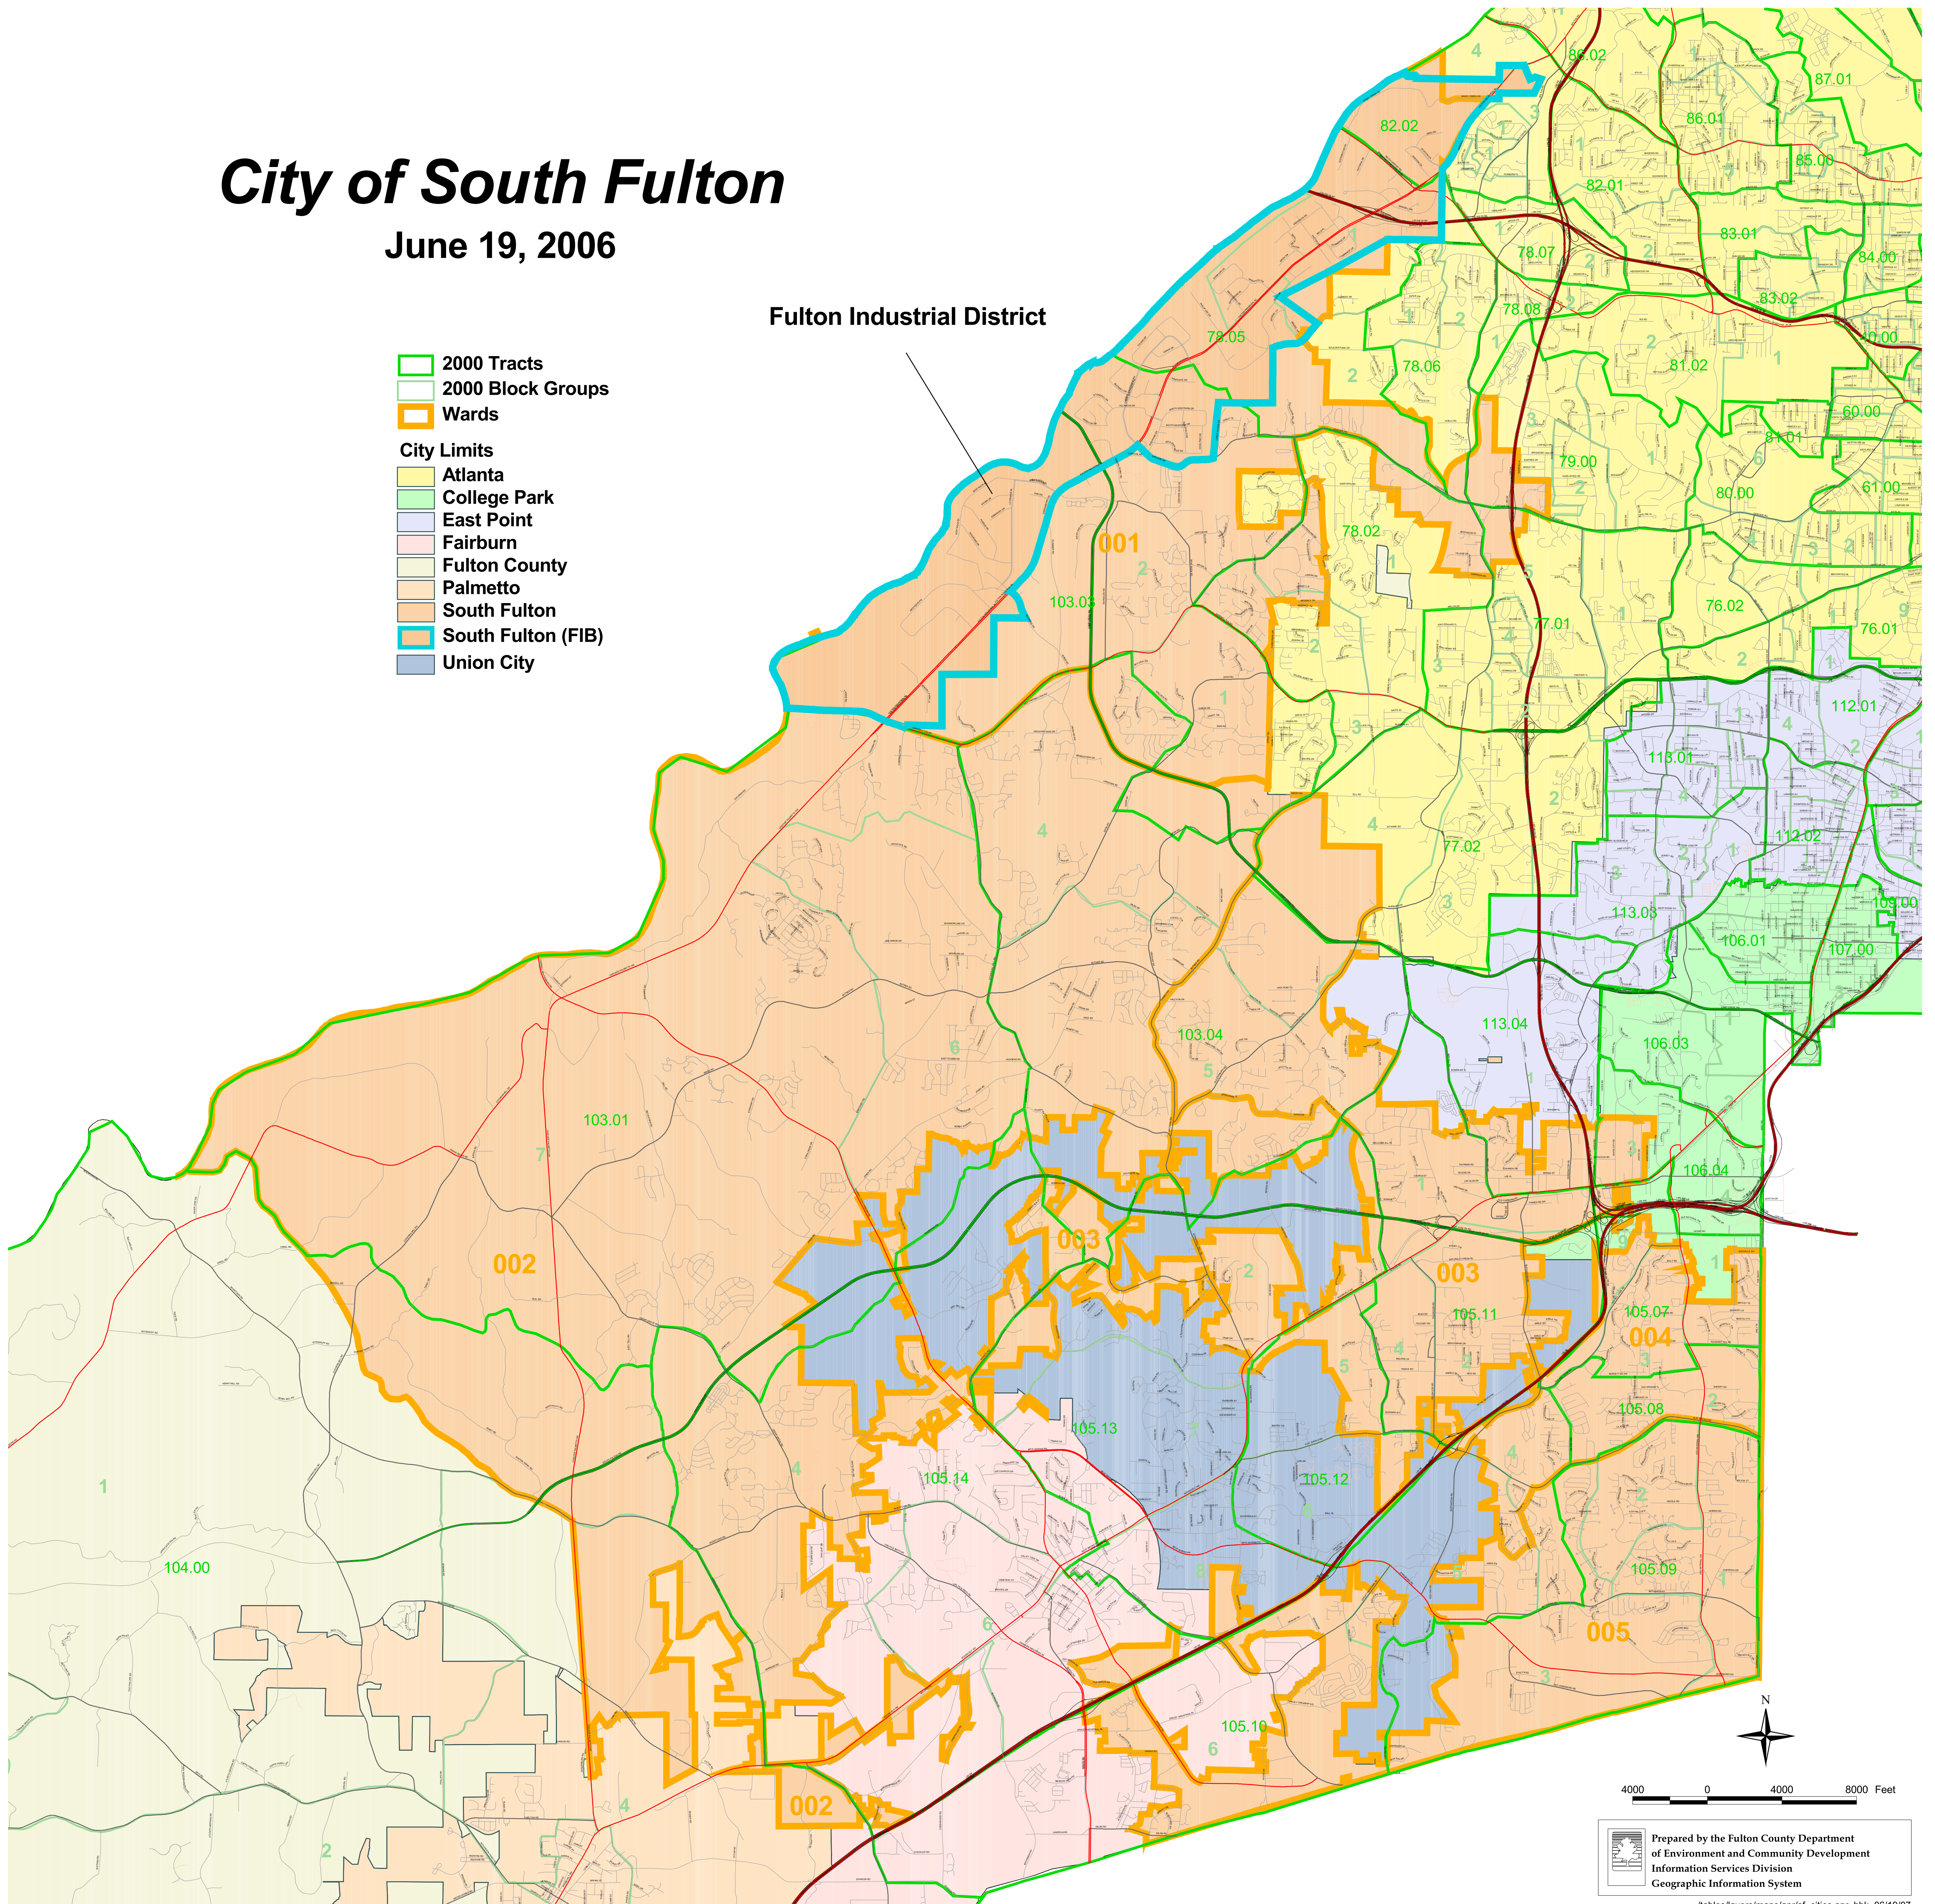

# City of South Fulton

June 19, 2006

Fulton Industrial District

- 2000 Tracts
- 2000 Block Groups
- Wards
- City Limits
  - Atlanta
  - College Park
  - East Point
  - Fairburn
  - Fulton County
  - Palmetto
  - South Fulton
  - South Fulton (FIB)
  - Union City

Prepared by the Fulton County Department of Environment and Community Development Information Services Division Geographic Information System